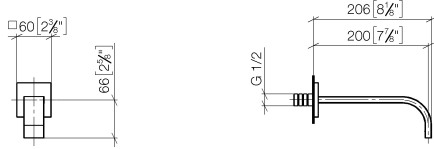

MEM eSET Touchfree Basin mixer without pop-up waste with temperature setting - Chrome

MEM

ST 010 203 2782

- 200mm projection
- fixed spout
- rectangular, air-enriched flow
- hole diameter 37 mm
- rosette 60 x 60 mm
- 1/2" connection
- max. flow 5.7 l/min
- lead-free
- WRAS 2203039
- This product can help a building meet the requirements of Green Building Rating Systems, e.g. LEED®, BREEAM®, DGNB

Recommended miscellaneous

Concealed wall elbow -

35 085 970 90

- max. recess depth 163 mm
- min. recess depth 90 mm

MEM eSET Touchfree Basin mixer without pop-up waste with temperature setting - Chrome

MEM

ST 010 203 2782

ST 010 203 2782
mm [inches]

Flow rate chart

Certificates

WRAS_2203039.

ST 010 203 2782

Spare parts list

No.	Item Number	Name	Quantity used	Delivery time
1	09 24 03 081 10 90	extension	1	2
2	90 27 78 035 00-00	rosette	1	10
3	90 29 03 109 00 90	aerator	1	2