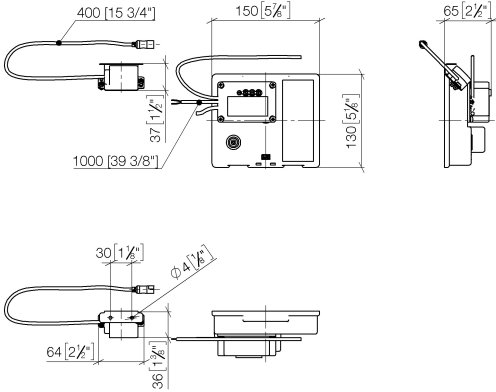

Required miscellaneous

eSET Touchfree Basin mixer with temperature setting for combining with wall-mounted fittings - 35 741 970 90

- max. recess depth 125 mm
- min. recess depth 90 mm

Required miscellaneous

eSET Touchfree Basin mixer with temperature setting for combining with free-standing fittings - 35 740 970 90

Recommended miscellaneous

Extension for Touchfree 500 mm - 12 765 970 90

MEM eSET Touchfree Basin mixer without pop-up waste with temperature setting - Chrome

MEM

ST 010 203 2782
mm [inches]

Certificates

LGA_29120.	WRAS_1906116.	IAPMO_EGS.	CE000001_eSet_Tou chfree_20171206_D E_signed.	CE000002_eSet_Tou chfree_20171206_E N_signed.
LGA_29119.				

ST 010 203 2782

Spare parts list

MEM eSET Touchfree Basin mixer without pop-up waste with temperature setting - Chrome

MEM

ST 010 203 2782

- 200mm projection
- fixed spout
- rectangular, air-enriched flow
- hole diameter 37 mm
- rosette 60 x 60 mm
- 1/2" connection
- max. flow 5.7 l/min
- lead-free
- WRAS 2203039
- This product can help a building meet the requirements of Green Building Rating Systems, e.g. LEED®, BREEAM®, DGNB