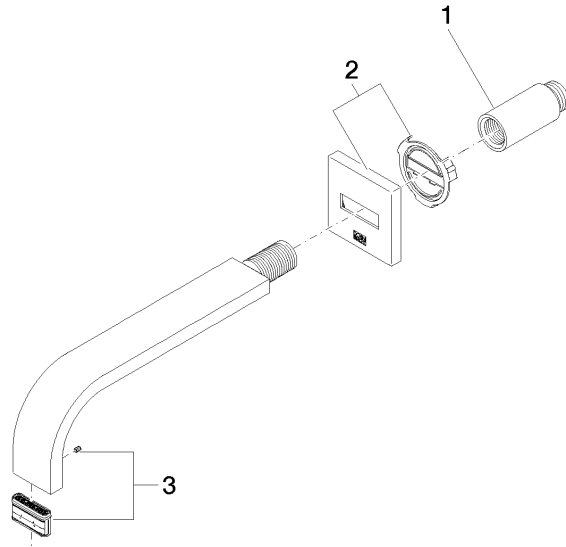

MEM eSET Touchfree Basin mixer without pop-up waste with temperature setting - Chrome

MEM

ST 010 203 2782

- 200mm projection
- fixed spout
- rectangular, air-enriched flow
- hole diameter 37 mm
- rosette 60 x 60 mm
- 1/2" connection
- max. flow 5.7 l/min
- lead-free
- WRAS 2203039
- This product can help a building meet the requirements of Green Building Rating Systems, e.g. LEED®, BREEAM®, DGNB

Recommended miscellaneous

Concealed wall elbow -

35 085 970 90

- max. recess depth 163 mm
- min. recess depth 90 mm

MEM eSET Touchfree Basin mixer without pop-up waste with temperature setting - Chrome

MEM

ST 010 203 2782

ST 010 203 2782
mm [inches]

Flow rate chart

Certificates

WRAS_2203039.

ST 010 203 2782

Spare parts list

No.	Item Number	Name	Quantity used	Delivery time
1	09 24 03 081 10 90	extension	1	2
2	90 27 78 035 00-00	rosette	1	10
3	90 29 03 109 00 90	aerator	1	2